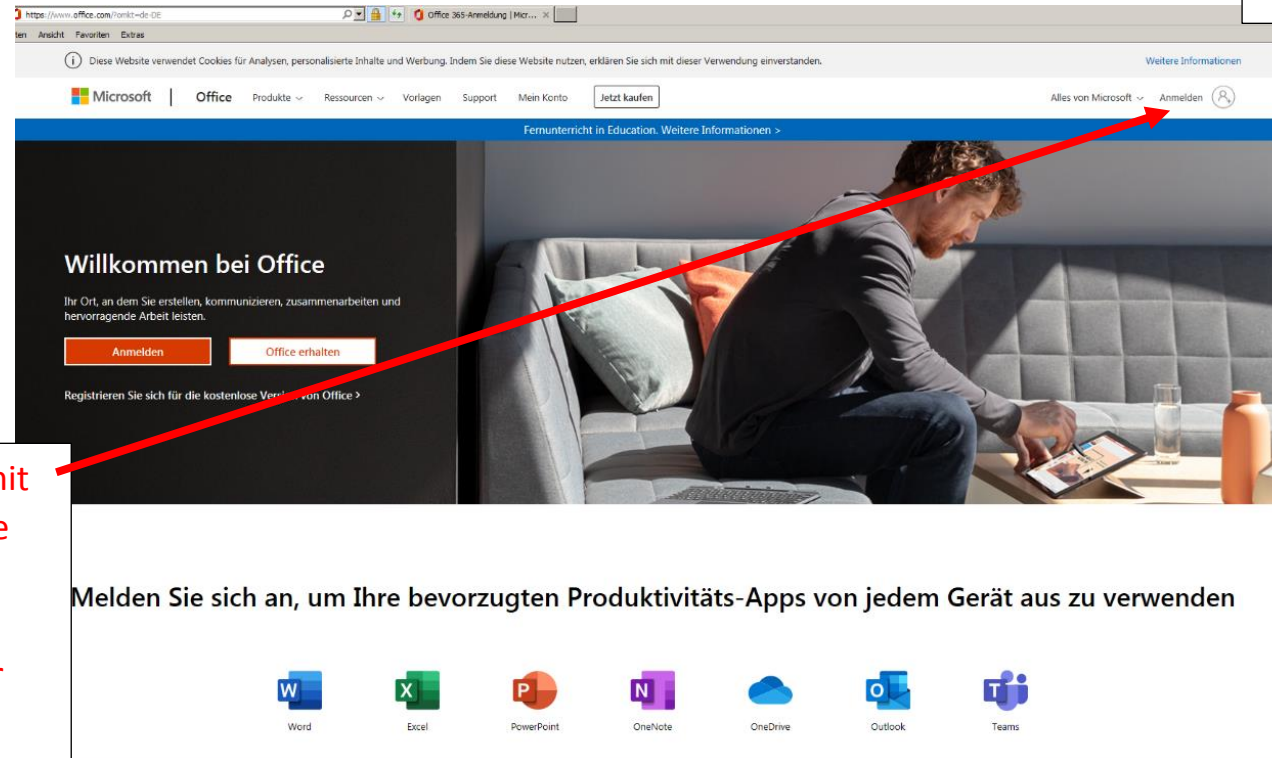

... und meldest dich mit
deiner E-Mail-Adresse
der Euregio-
Gesamtschule und
deinem Passwort hier
an.